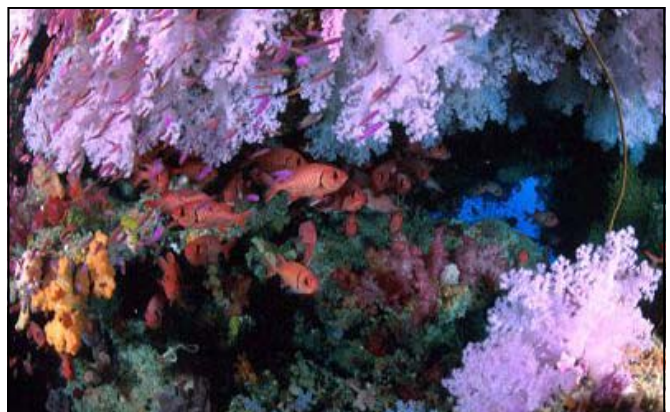

8 days / 7 nights ex. Nadi from **$1510* + tax**

Non divers please deduct $ 538.00	Twin	Single
8 Days / 7 Nts ex. Nadi from	$1510*	$2060*
Extra Night Acc. Includes Breakfast	$88	$175

Garden Island Resort

Includes:

- Return Flights ex. Nadi to Taveuni
- 7 nights Twin. Share Ocean front Acc. Garden Island Resort—Taveuni
- Return airport transfers
- 3 meals per day : Breakfast, Lunch & Dinner
- 5 Days Diving famous Somosomo Strait (2 dives/ day)
  Incl. Tanks, weights and dive guide services

Air Pacific International Airfares to be added to the above packages

Ex Melbourne: from $ 560.00 to $ 1420.00 + Taxes $ 310.00 Approx
Ex Brisbane: from $ 410.00 to $ 1150.00 + Taxes $ 320.00 Approx
Ex Sydney: from $ 430.00 to $ 1170.00 + Taxes $ 330.00 Approx

Special airfares

Limited airline seats are allocated to the cheapest airfares. The earlier in advance you book, the more chance there is of the lowest fare seats being available. These special fares must be paid for within 7 days of booking.

NOTE: * All rates are per person.

Not Included in the price: International airfares ex. Australia, Australian departure taxes and airport levies, travel insurance, meals unless specified, pre and post accommodation in Nadi. Other conditions apply.

Packages valid from : 1 April to 31 December 2008.

All prices are quoted in Australian Dollars. Prices are correct as at 03 April 2008 and are subject to change without notice.

Booking Conditions Apply

Fiji Taveuni Garden Isl TV promo/260408

TAKE ADVANTAGE OF THE EZI-BUY PLAN

From **$49.60*** per week for 12 months.

18 month terms available upon application **Conditions Apply ***

DIVE ADVENTURES
YOUR DIVING HOLIDAY SPECIALIST

MELBOURNE Lic. No. 31669
PH:(03)96465945 FAX:(03)96468589

SYDNEY Lic. No. 2TA 003537
PH:(02)92994633 FAX:(02)92994644
www.diveadventures.com.au

FOR BOOKINGS AND MORE INFORMATION PLEASE CONTACT

69A Canning Street, Launceston TAS 7250
Ph: (03) 6331 6608

Email: andrew@godivetassie.com
190 Argyle Street, Hobart TAS 7000
Ph: (03)6231 9749

Email: info@godivetassie.com
www.godivetassie.com.au